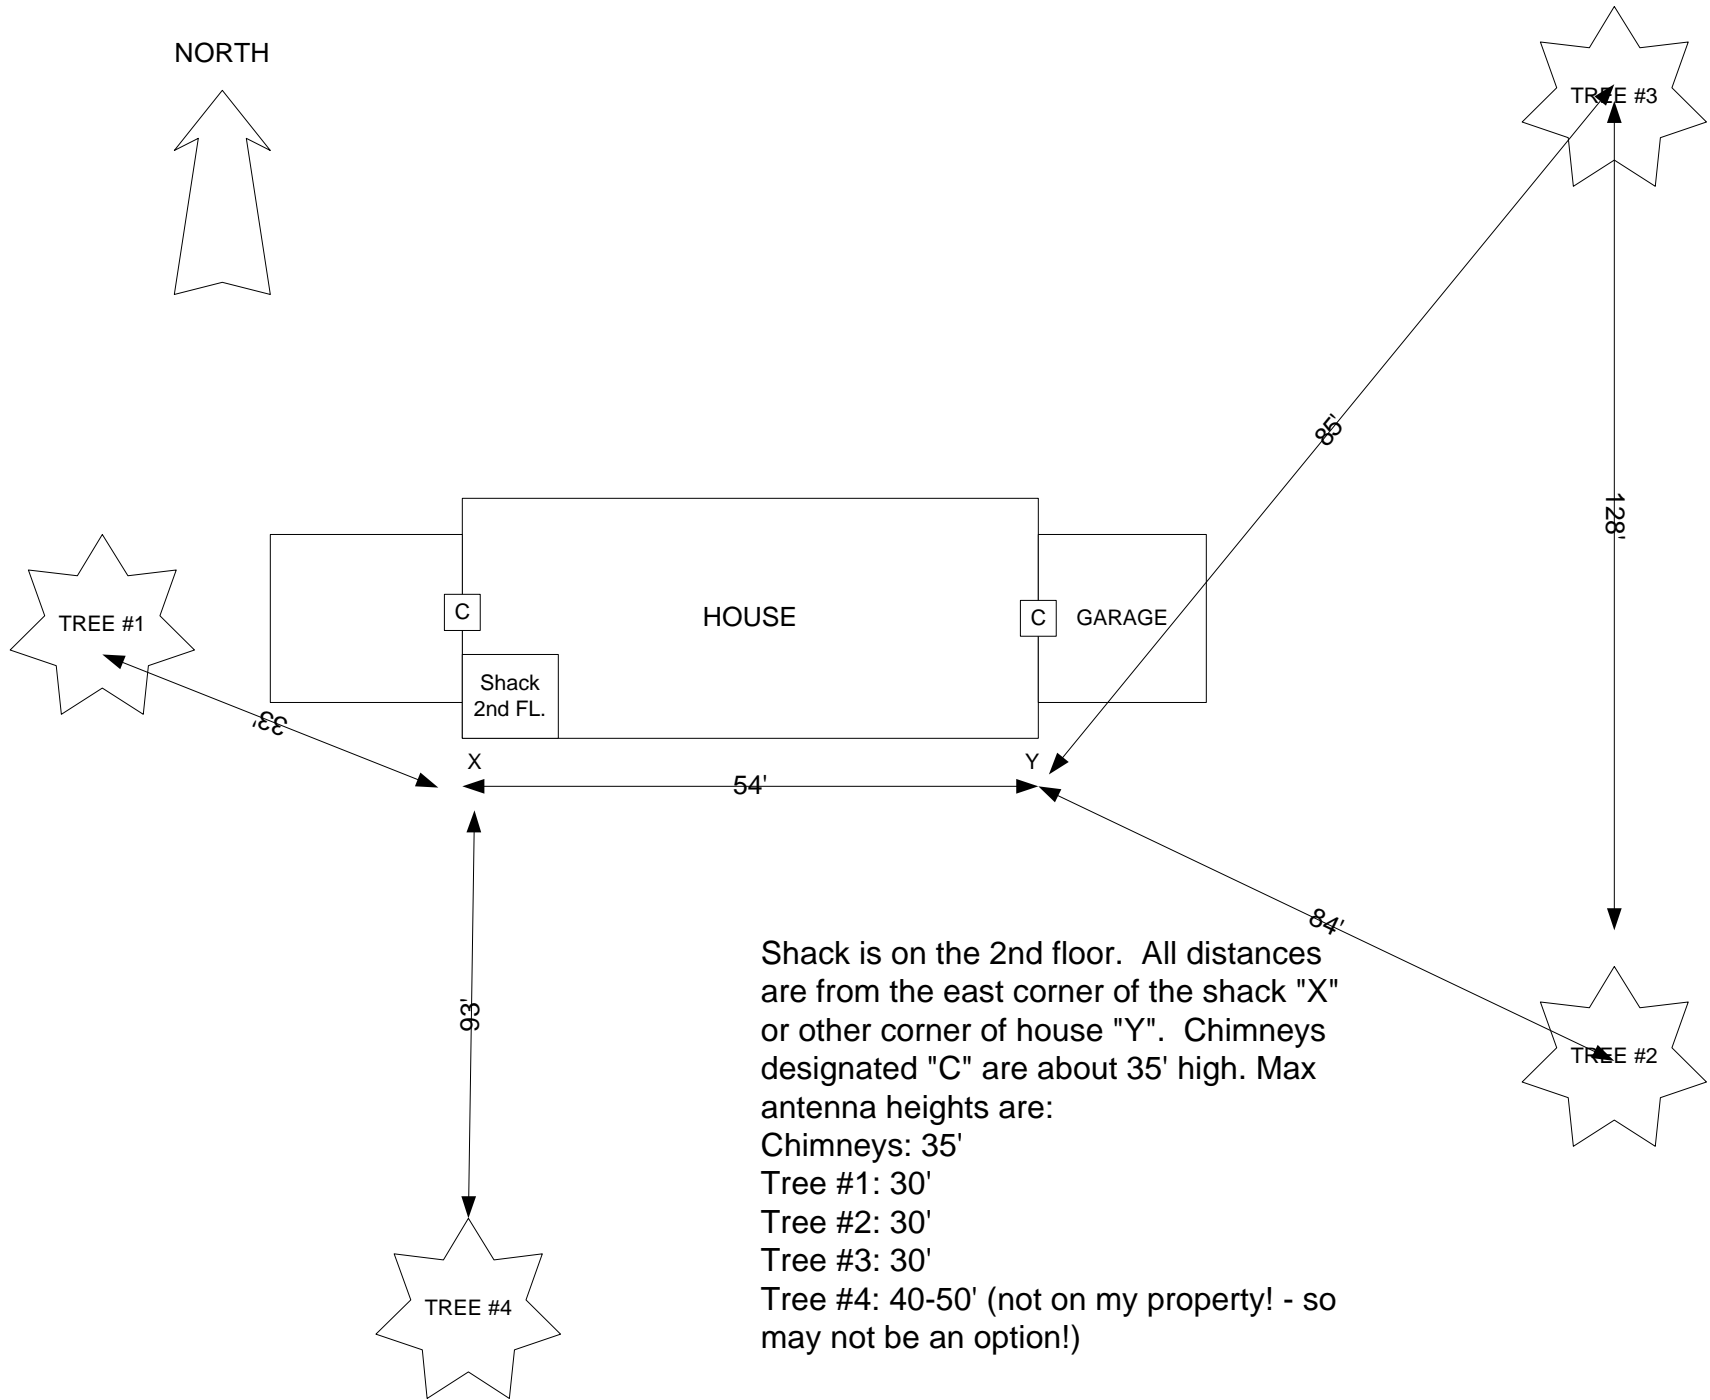

NORTH

Shack is on the 2nd floor. All distances are from the east corner of the shack "X" or other corner of house "Y". Chimneys designated "C" are about 35' high. Max antenna heights are:
Chimneys: 35'
Tree #1: 30'
Tree #2: 30'
Tree #3: 30'
Tree #4: 40-50' (not on my property! - so may not be an option!)